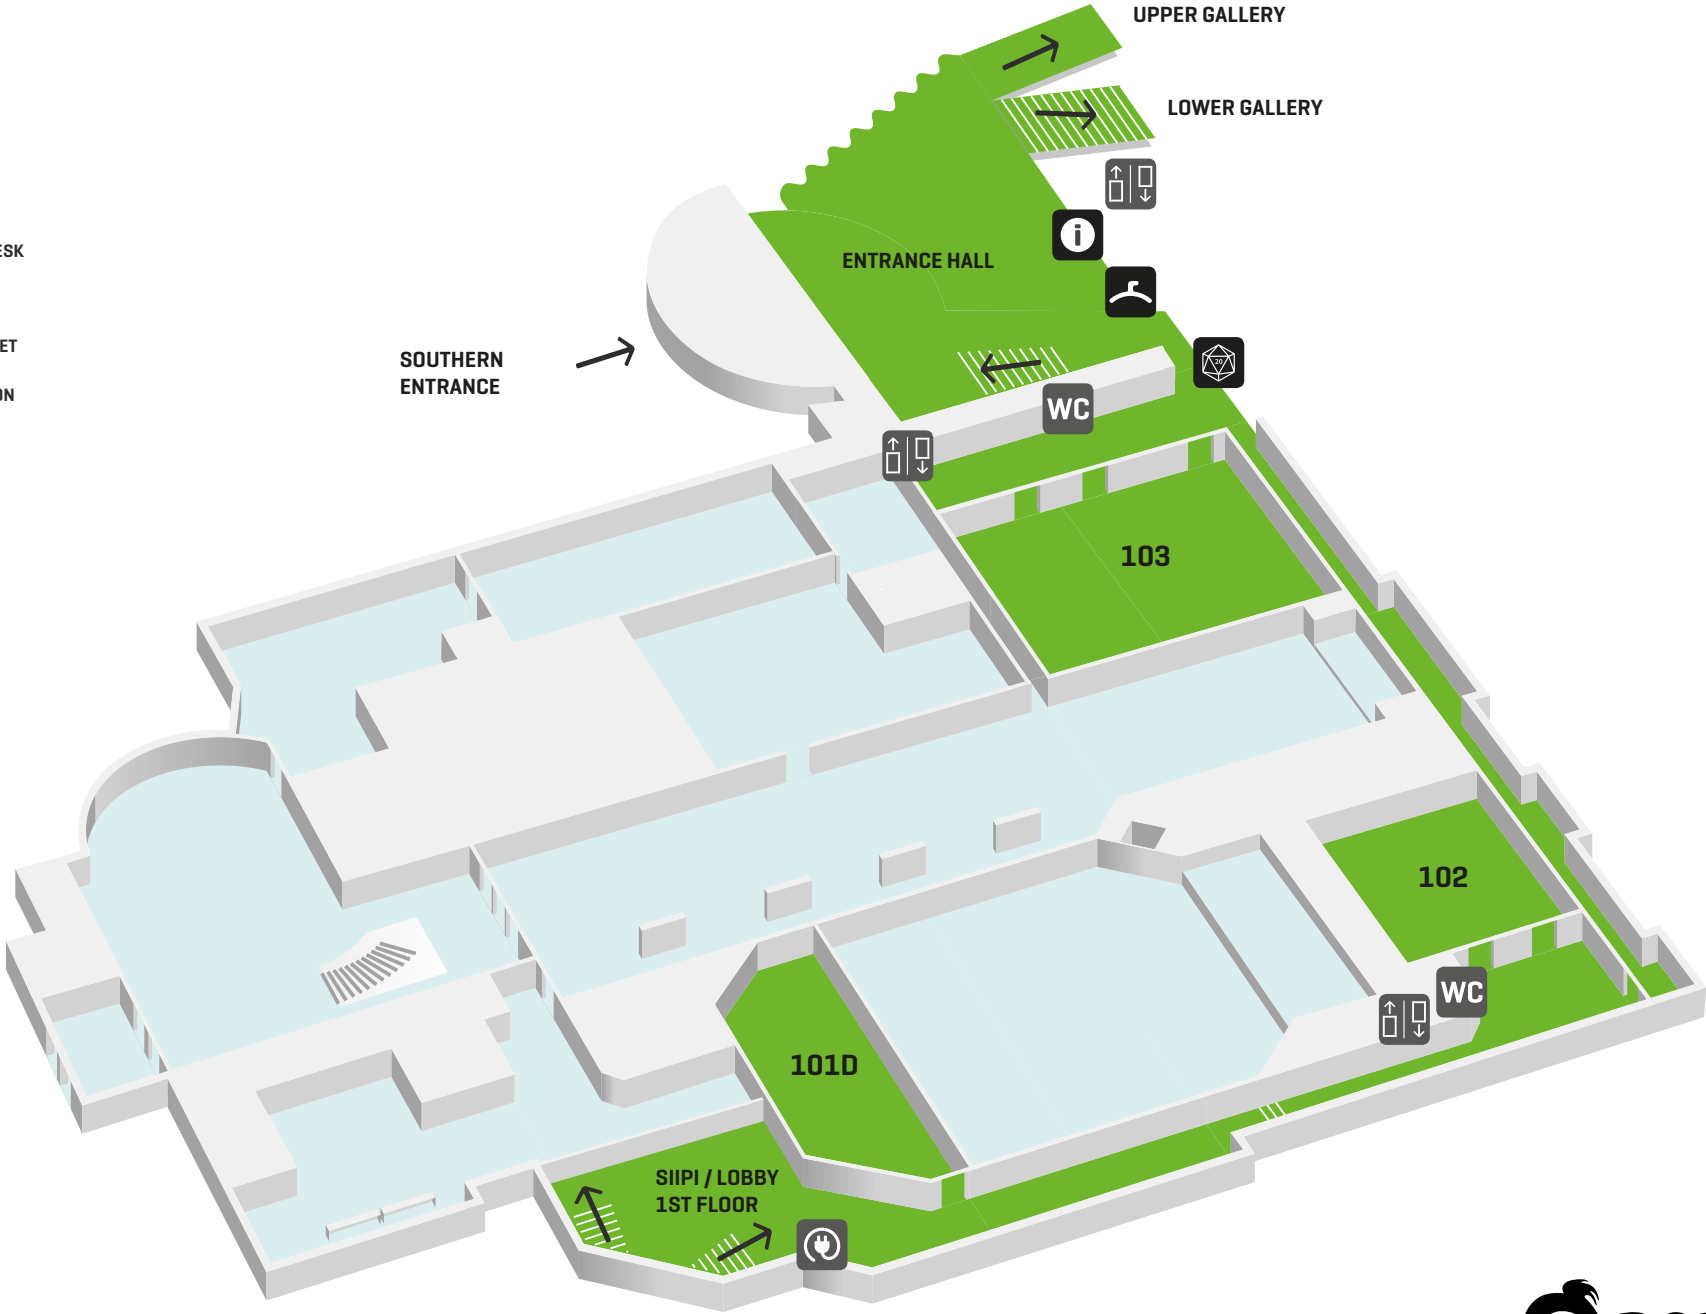

CONVENTION AREA

ROPECON 2018

-  INFO
-  CLOAKROOM
-  LARGE ITEMS
-  STORAGE LOCKERS
-  FIRST AID STATION
-  TICKET SALES
-  PARKING HALL
-  SHOWERS AND MAKEUP ROOM
-  ACCOMMODATION AREA
-  PLAY CORNER
-  ROPECON SHOP AND T-SHIRTS
-  FLEA MARKET
-  WATER STATION
-  ACCESSIBLE TOILET
-  CHARGING POINT
-  ATM
-  MICROWAVE
-  SMOKING AREA
-  PRAM PARKING AREA

-  GAMING DESK
(CARD GAMES, MINIATURE WARGAMES, BOARD GAMES)
-  EXPERIENCE POINT
-  CARD GAMES
-  MINIATURE WARGAMES
-  DROP-IN MINIATURE PAINTING STATION
-  BOARD GAMES
-  LARP AND RPG DESK
-  PROGRAM STAGE
-  SAFE HAVEN
-  INTERNATIONAL MEETING POINT
-  FOAM AND STEEL WEAPON AREA
-  BOUNCY CASTLE
-  ART & PROP EXHIBITION
-  LIBRARY ACTIVITY ZONE BOOKMOBILE (OUTSIDE)
-  YOUTH SERVICES ACTIVITY ZONE
-  BLACKSMITHS

SIPI 1ST FLOOR

ROPECON 2018

-  INFO
-  CLOAKROOM
-  LARP AND RPG DESK
-  ACCESSIBLE TOILET
-  CHARGING STATION

SIPI, 2ND & 3TH FLOOR

ROPECON 2018

2ND FLOOR

3TH FLOOR