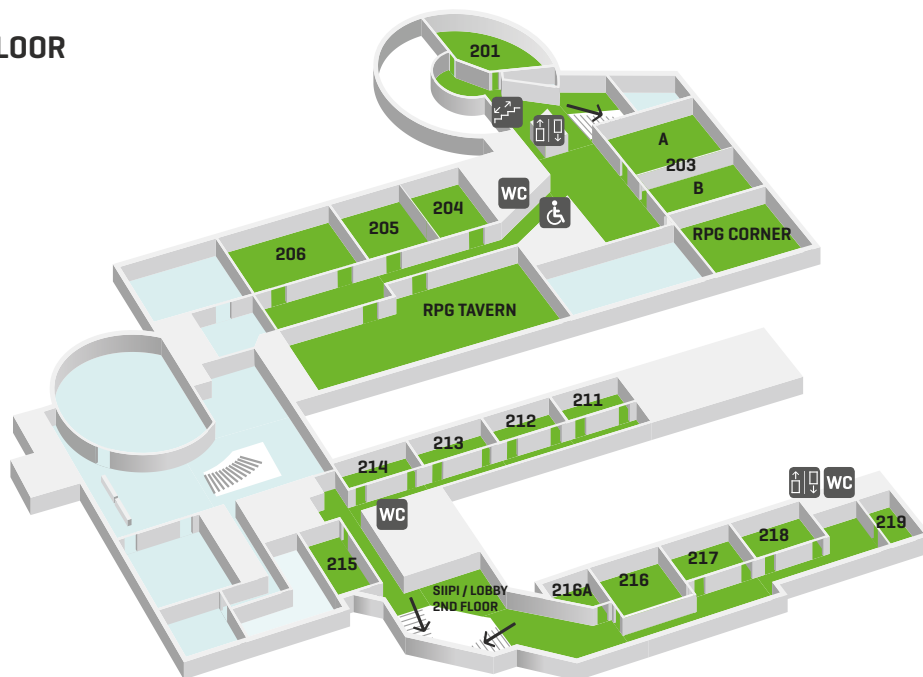

# SIPI, FLOORS 1-3

ROPECON 2018

## 3TH FLOOR

- INFO
- CLOAKROOM
- LARP AND RPG DESK
- ACCESSIBLE TOILET
- CHARGING STATION

## 2ND FLOOR

## 1ST FLOOR